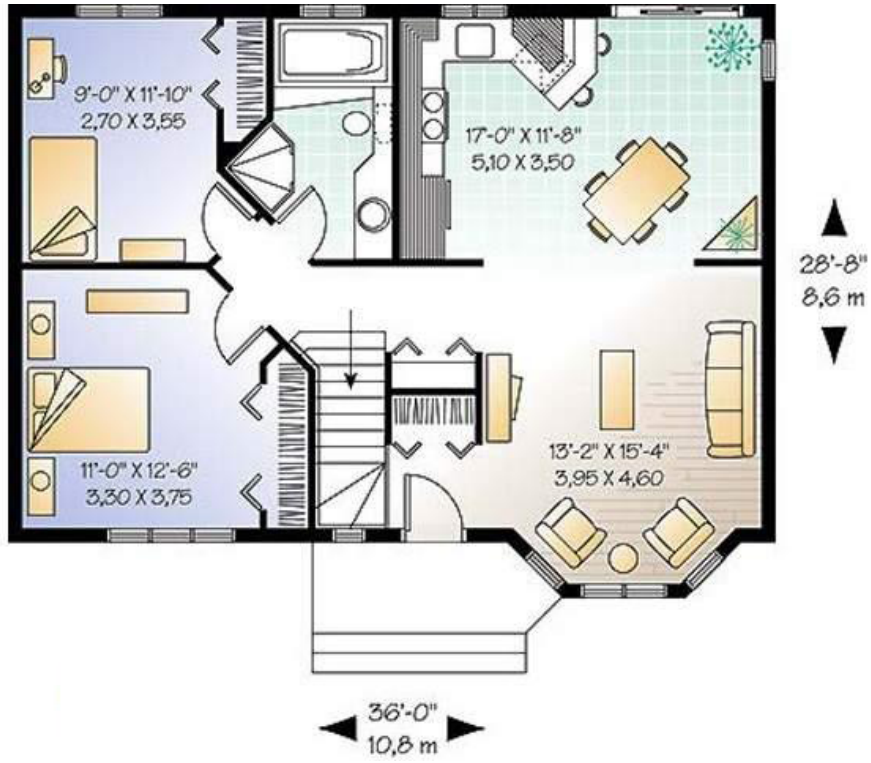

House Information

Year Build: 2011
Property Type: Bungalow
Bedrooms: 2
Bathroom: 1
Building Dimensions: 36x28.3
Living Space Area: 958 pied carrés

Property Information

Lot Size: 5600 pied carrés

CazaList

CazaList